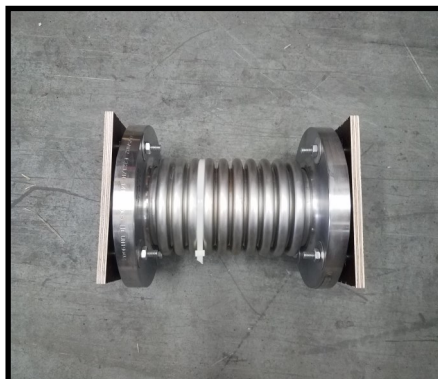

Baum Fluoroplastics: PTFE, PVDF, PPL lined stainless steel and carbon steel pipe, fittings and expansion joints. Size range from 1/2" to 72"

Fiber Systems, Inc.: 1/2" to 12' Epoxy and vinyl ester single and double wall fiberglass pipe and fittings. Dual laminate pipe, Abrasion resistant pipe

Swiss Fluid: Teflon lined ball, butterfly, sampling swing checks valves

Emerson: SS, carbon steel, alloy; ball, butterfly, knife-gate, check valve

Automax: Pneumatic, electric actuators, limit switches and full range of control valve accessories including HART Protocol

Unitorq: Pneumatic, electric actuators, and limit switches

FULL VALVE AUTOMATION SHOP

Accessory Products

Concrete Coating installations

Steam Traps: Yarway steam traps

Expansion Joint and Flexible Hose: PTFE lined rubber lined SS or carbon steel